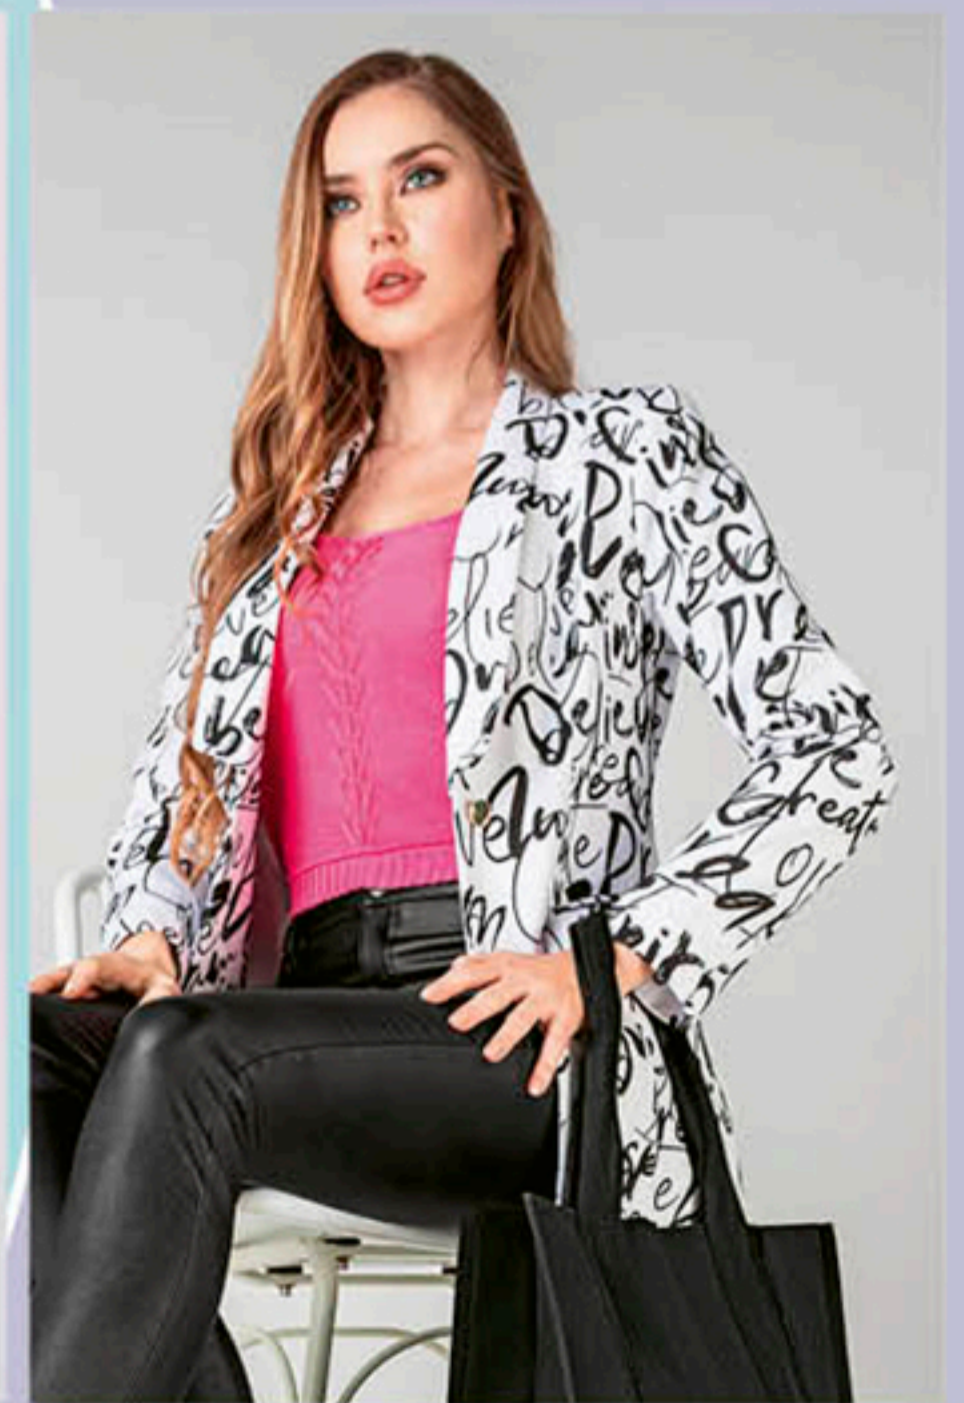

BLAZER
319-8148
 S: XS, S, M, L
 CURVY: XL, XXL
\$57.90

20% OFF

BLAZER
320-2227
 S: XS, S, M, L
 CURVY: XL, XXL
\$59.90

20% OFF

LEGGINGS
320-5365
 S: XS, S, M, L
 CURVY: XL, XXL
\$44.90

20% OFF

BLAZER
320-2104
 S: XS, S, M, L
 CURVY: XL, XXL
\$62.90