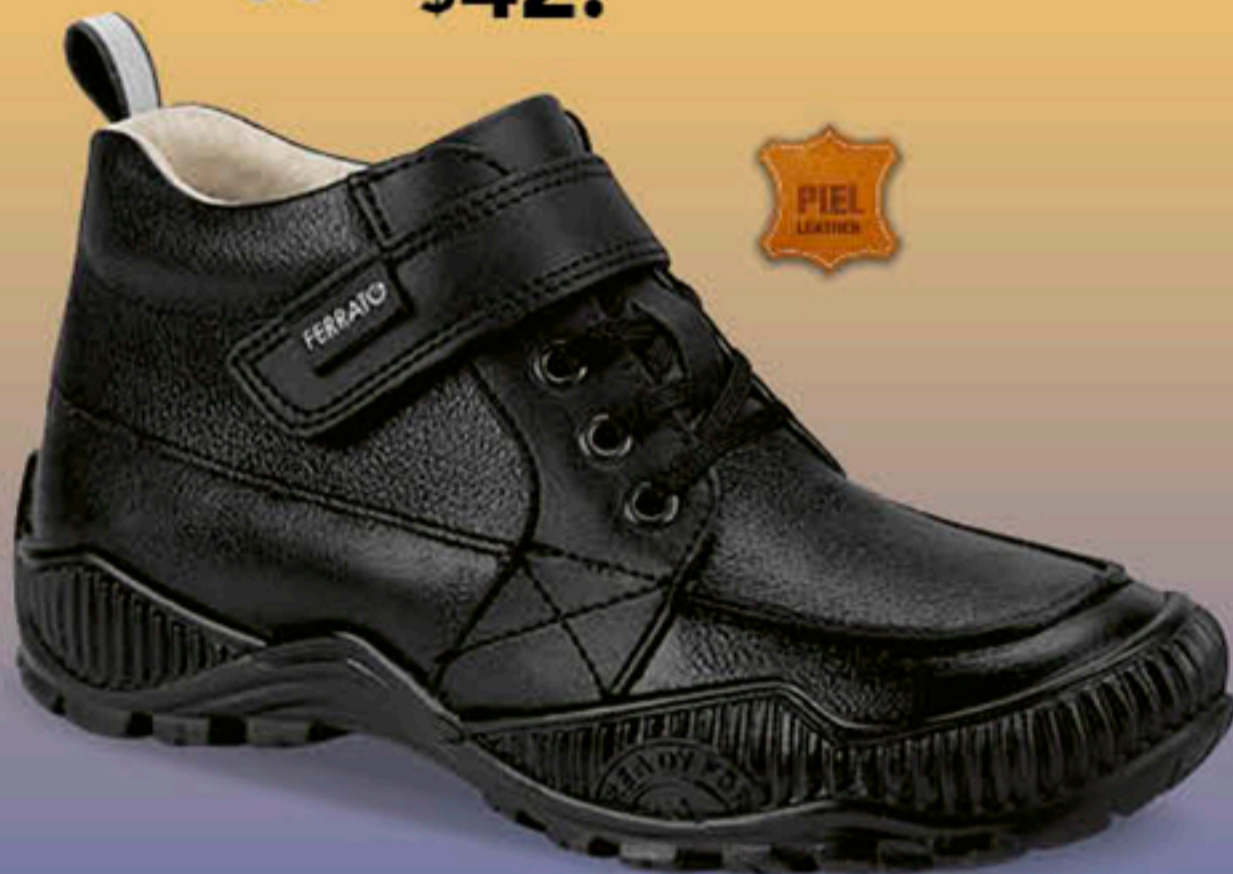

105-1308
S: 10-4
HALF SIZES AVAILABLE
15% OFF
$42.90

- 3D FOAM INSOLE
- PLANTILLA 3D FOAM
- POWER REFLECT
- VELCRO

289-3327
S: 11-1
15% OFF
$37.90